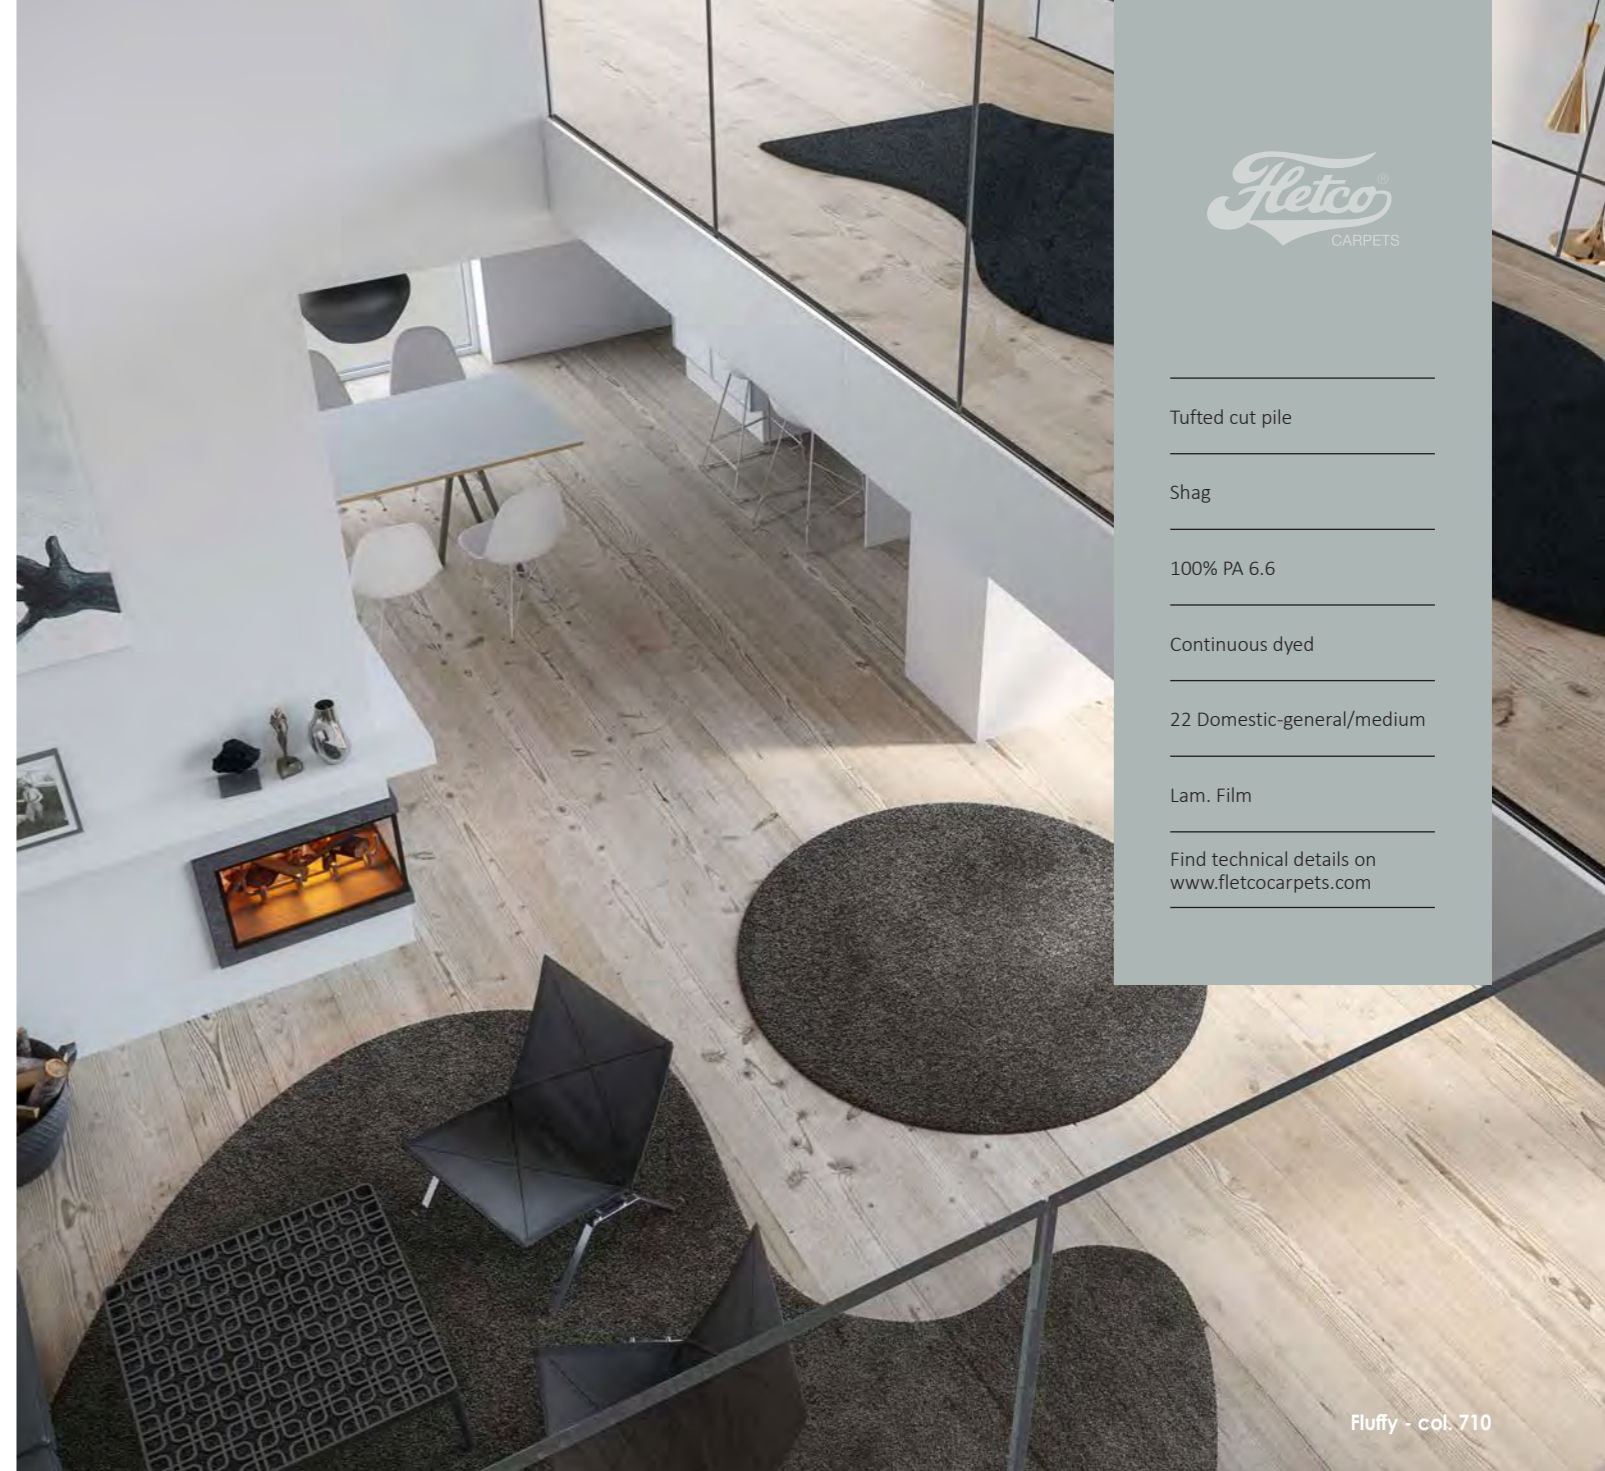

FLORENZ

Florenz is a soft rug quality, which has a cool colour effect in the yarn.

ANTI SLIP BACKING

Tufted cut pile

Shag

100% PA 6.6

Continuous dyed

22 Domestic-general/medium

Lam. Film

Find technical details on www.fletcocarpets.com