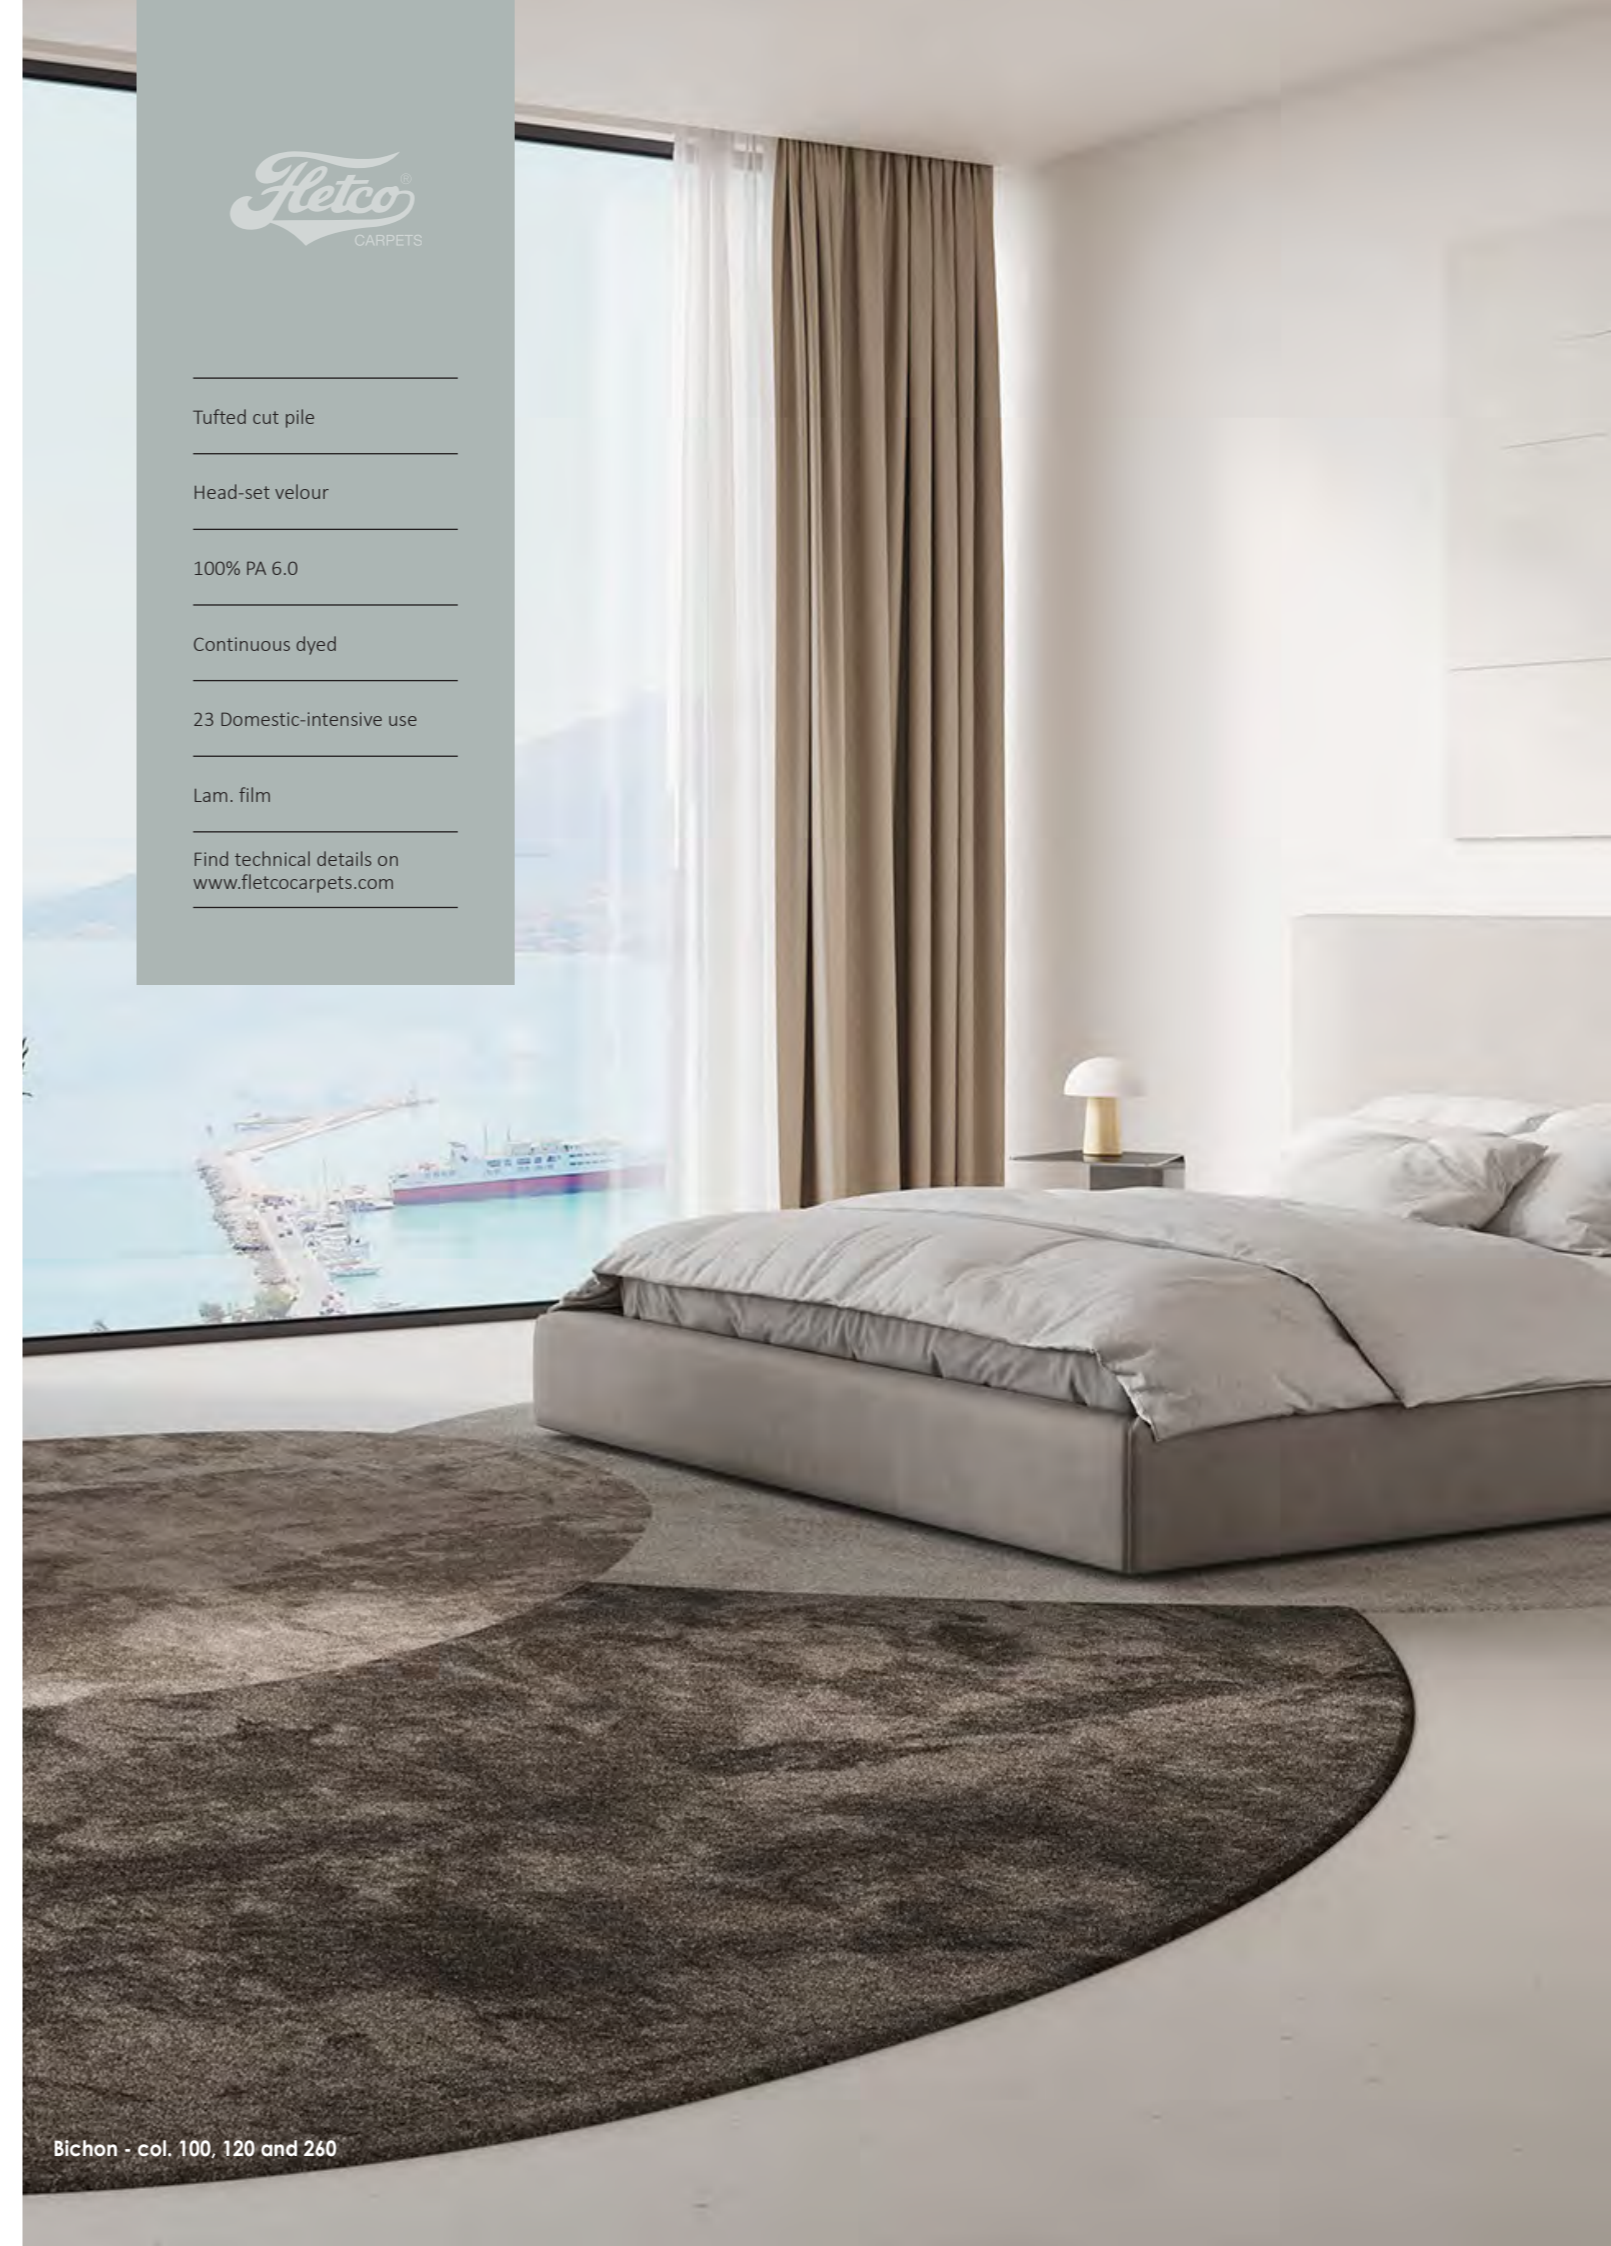

Tufted cut pile

Head-set velour

100% PA 6.0

Continuous dyed

23 Domestic-intensive use

Lam. film

Find technical details on
www.fletcocarpets.com

Bichon - col. 100, 120 and 260